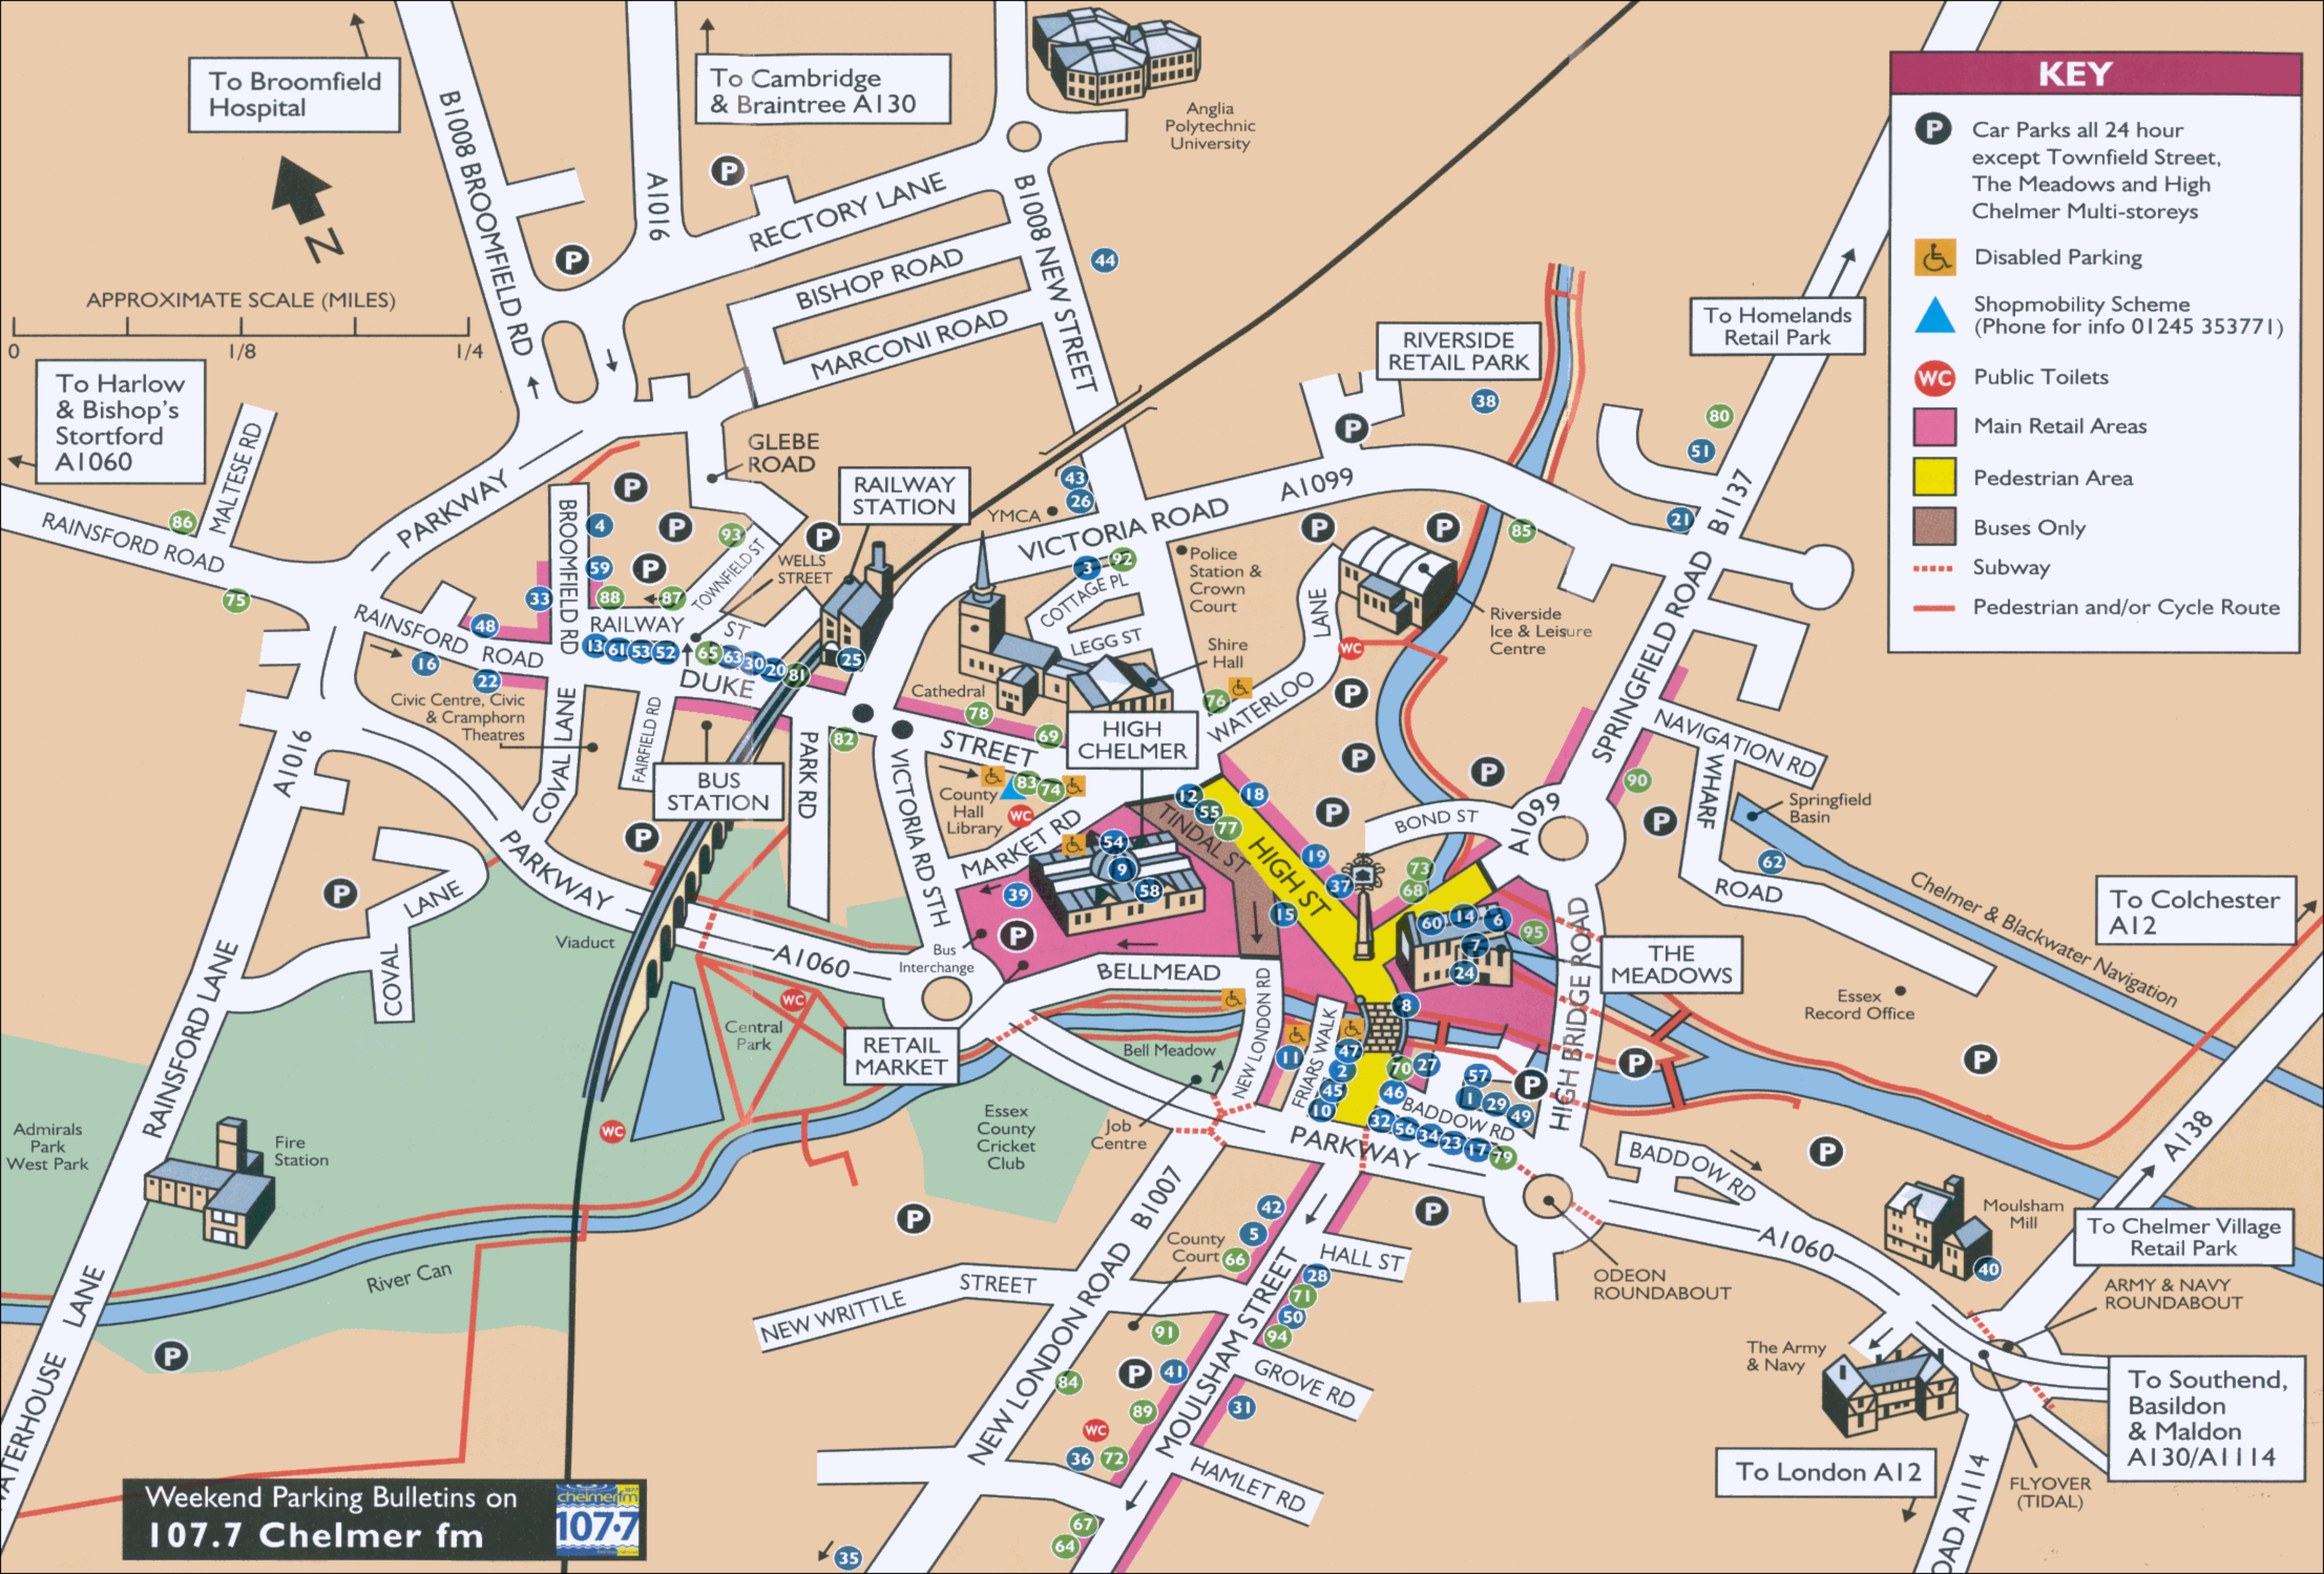

KEY

- P** Car Parks all 24 hour except Townfield Street, The Meadows and High Chelmer Multi-storeys
-  Disabled Parking
-  Shopmobility Scheme (Phone for info 01245 353771)
- WC** Public Toilets
-  Main Retail Areas
-  Pedestrian Area
-  Buses Only
-  Subway
-  Pedestrian and/or Cycle Route